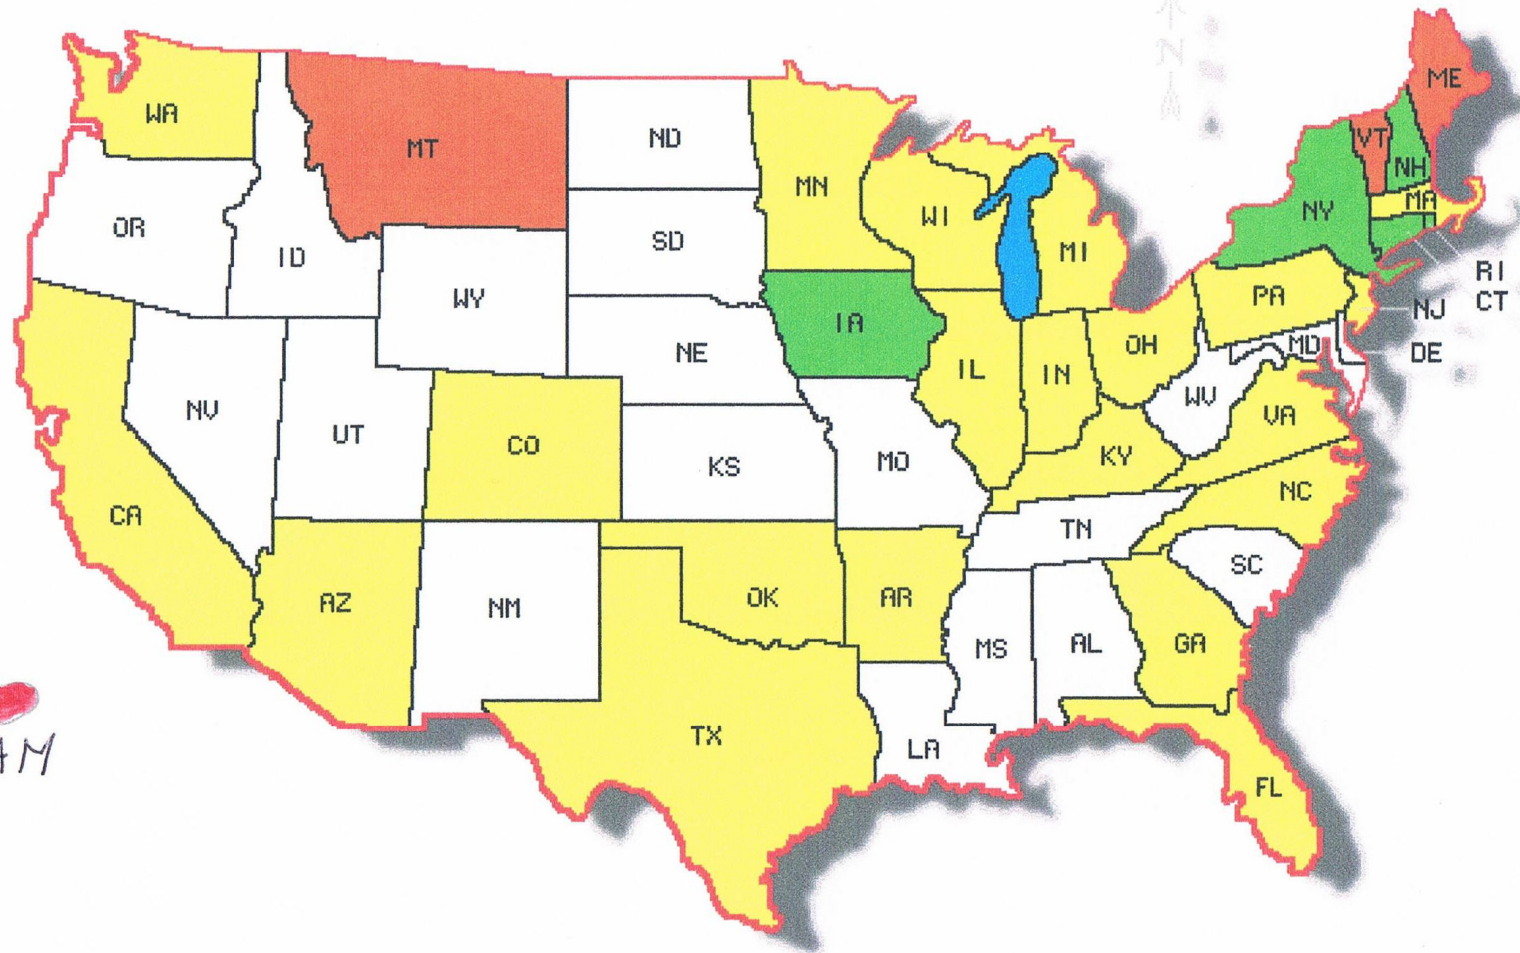

Representative Support on the House Side (H.R. 3612) : Total as of April 21, 2012 is 79

GUAM

ORANGE: 100 percent signed
GREEN: 50 percent or more signed
YELLOW : Under 50 percent signed
WHITE: No signers