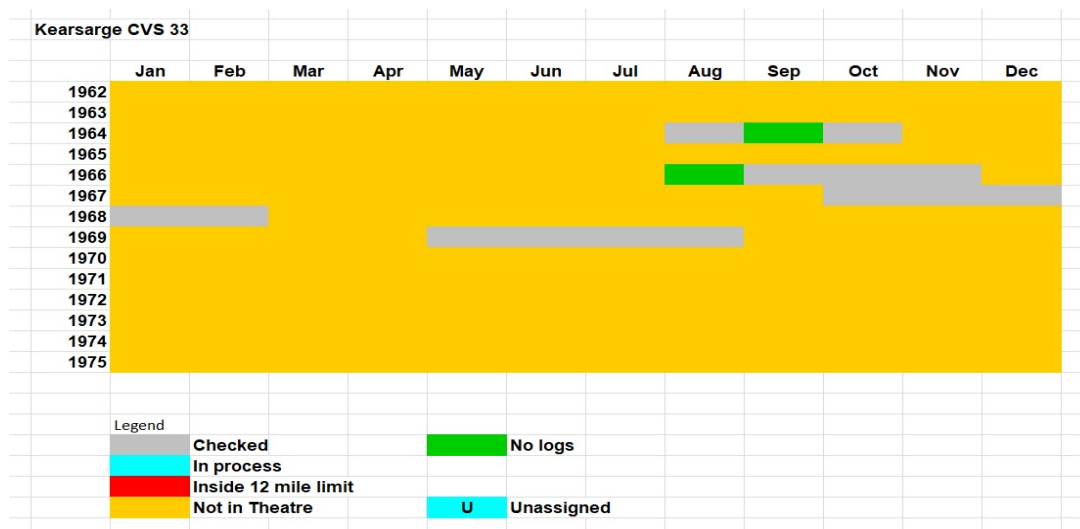

# USS Kearsarge (CVS-33)

The Deck Logs Project was undertaken by members of the original Blue Water Navy Vietnam Veterans Association to document when certain ships were within Vietnam Territorial Seas defined as 12 miles from Baseline. The Vietnam War Era covered by the analysis is January 1962 through May 1975.

This document represents data taken from the SECNAV 1650 Report which alleges to provide all dates a naval unit qualifies for a medal or ribbon. In this case, these are the dates when a ship's crew was eligible for the Vietnam Service Medal or an alternative Armed Forces Expeditionary Medal, indicating they were in the Vietnam Theater of Combat during the time period shown.

The image below is a bar chart indicating the location of the ship during the Vietnam War. It shows that the ship was either in or not in the Theater of Combat and when the ship was in the Territorial Seas of Vietnam.

In the Bar Graph, the **Yellow** cells indicate when the ship was anywhere except in the Theater of Combat. **Gray** bars in the graph below represent every month when the ship was in the Theater of Combat, and **Red** bars represent a month when the ship was inside the 12 miles from the Baseline limit of the Vietnam Territorial Seas for some portion of at least one day during that specific month.